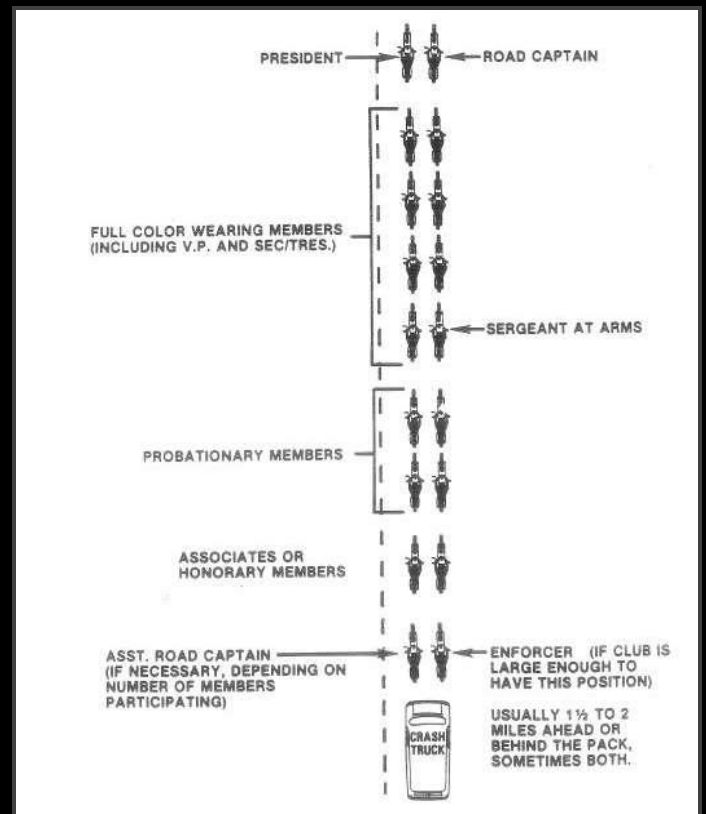

# GANG ENFORCEMENT

## GANG OPS **OMG**

OMG Run Formation: Usually for outings such as club meetings, funerals, etc.

The American Motorcycle Association has stated that less than 1% of American motorcyclists belong to an outlaw motorcycle gang.

Outlaw bikers are proud of that distinction and will often have a patch that reads "1%er".

Approximately 400 OMG clubs in the United States.

**ENFORCE. WE WILL.**